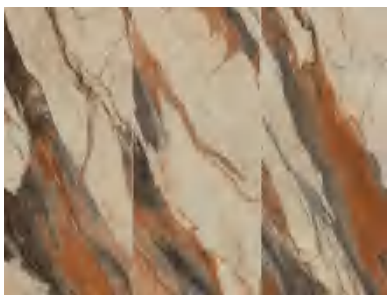

PATTERNS/

3

ROME MEMORY

STONE TOUCH
LOOK

K2712V8606YSN
K01268831YSN

FORMAT/
2700×1200mm
1200×600mm

THICKNESS/
9mm/11mm

PATTERNS/
3/6